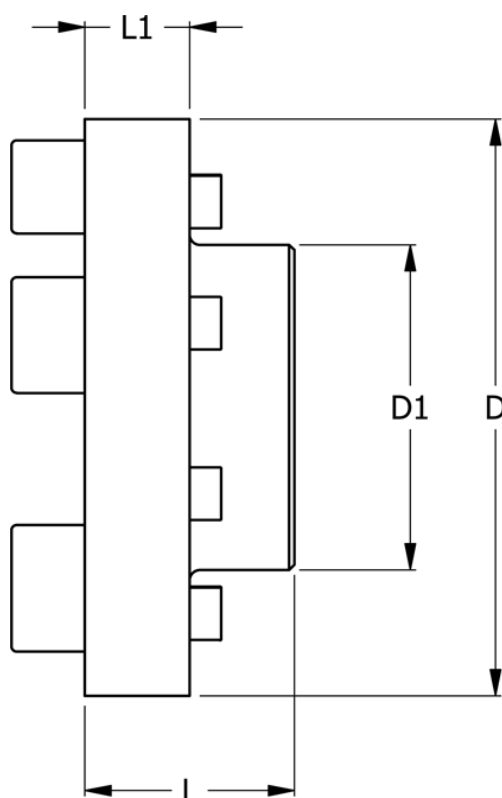

Article number: 330620023

Description: Coupling N-Eupex str. 200  
Part 2 & 3 without bore

## Measures

D	= 200
D1	= 122
L	= 80
L1	= 32
Max bore	= 75
Torque (N m)	= 1340